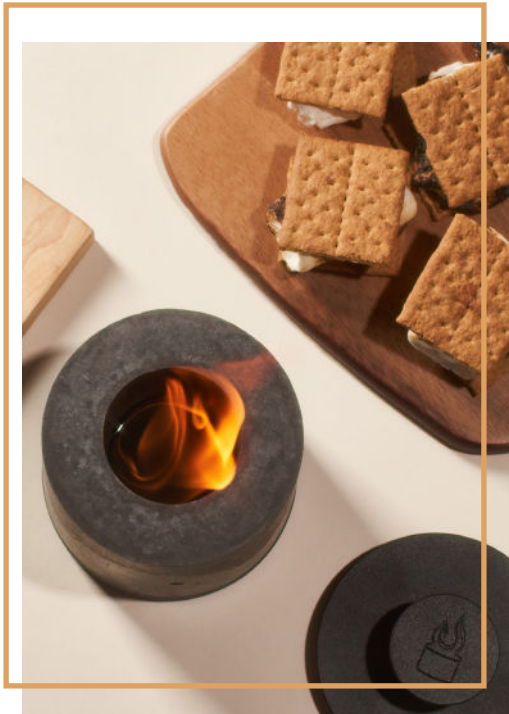

FLIKRFIRE2

Personal Fireplace With Snuffing Lid

Set-Up Charge: $50.00

AS LOW AS
$135⁰⁰

For tips, tricks and important safety information on this product please visit our website at: www.goldbondinc.com/flikrfire

asi/57653
Pricing subject to change